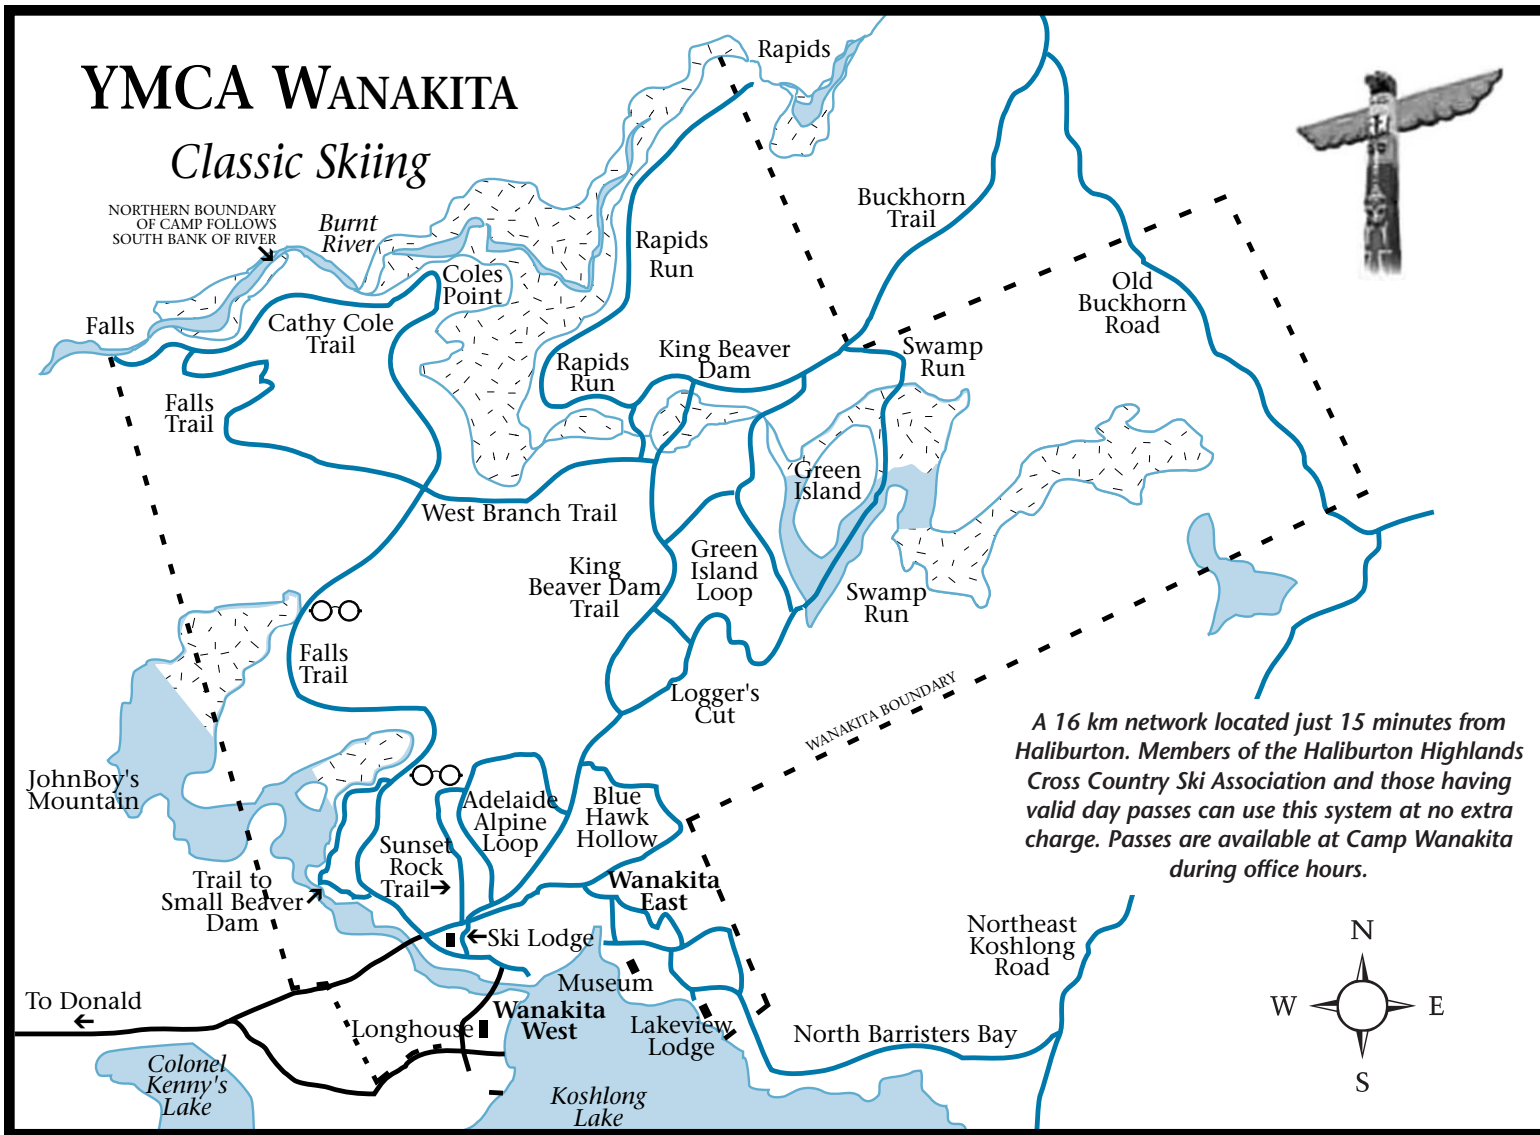

# YMCA WANAKITA

## Classic Skiing

*A 16 km network located just 15 minutes from Haliburton. Members of the Haliburton Highlands Cross Country Ski Association and those having valid day passes can use this system at no extra charge. Passes are available at Camp Wanakita during office hours.*